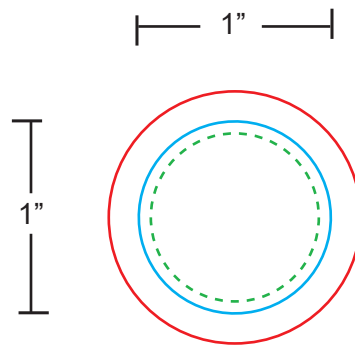

1" Magnets

All critical elements (text, images, logos, etc.) must be kept inside the blue box.
Anything left outside the blue box will be cut off.

Bleed 1/4"

Make sure to extend the background images or colors all the way to the edge of the red box.

Recommend 300 dpi

Safe Line - - - - -

Print Line ————

Bleed Line ————