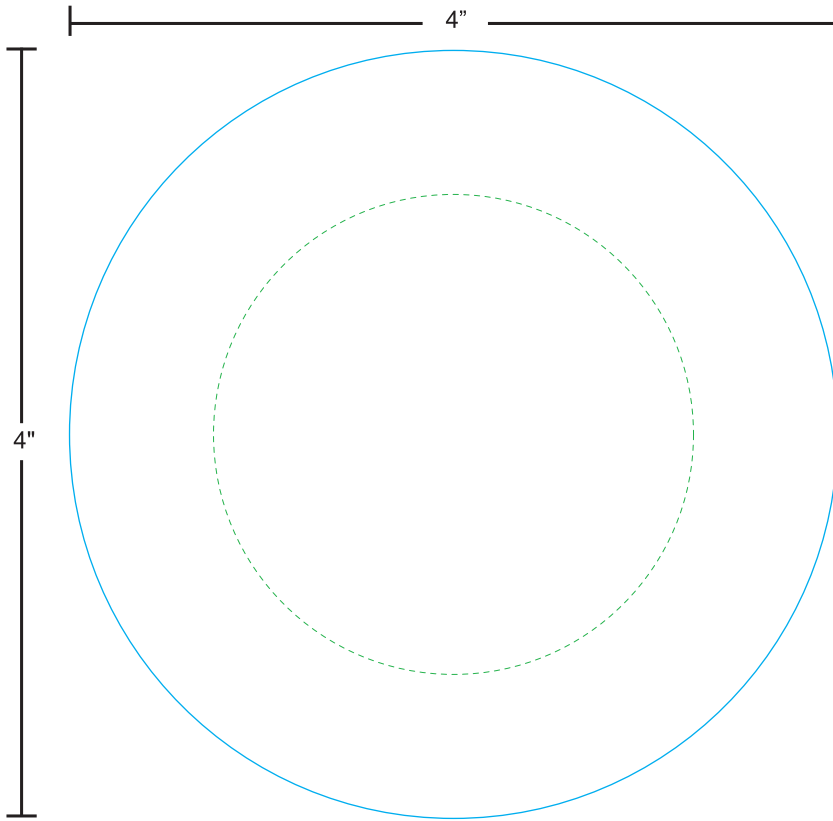

Round Coaster

All critical elements
(text, images, logos, etc.)
must be kept inside the blue box.
Anything left outside the blue box
will be cut off.

Safe Line 
Print Line 

Recommend 300 dpi

For Engraving only - Submit vector artwork in black to be engraved

Square Coaster

All critical elements
(text, images, logos, etc.)
must be kept inside the blue box.
Anything left outside the blue box
will be cut off.

Safe Line 
Print Line 

Recommend 300 dpi