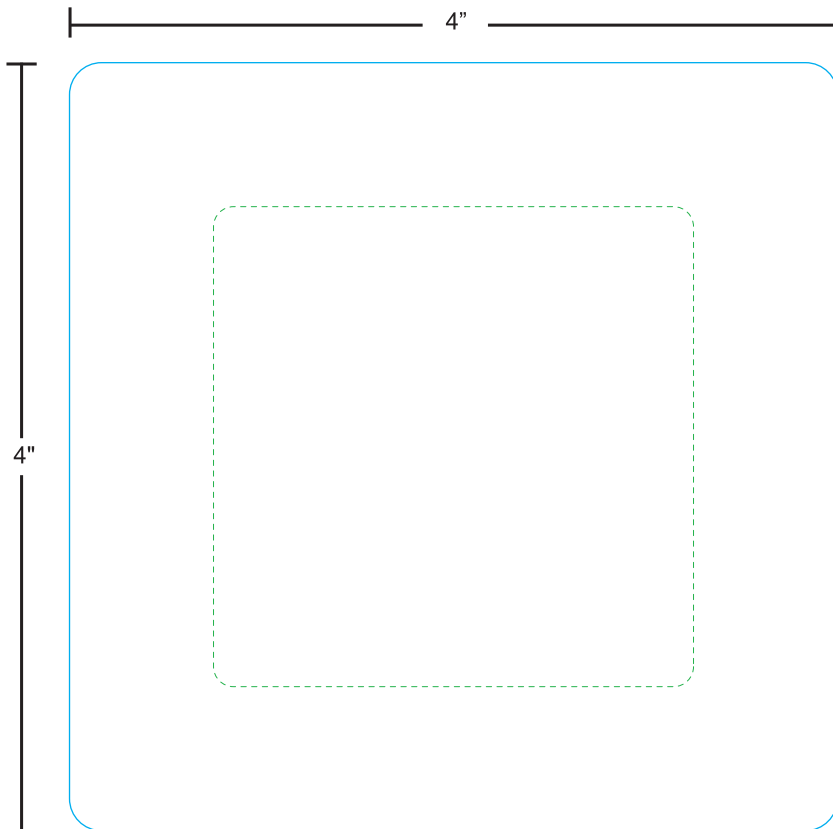

Round Coaster

All critical elements
(text, images, logos, etc.)
must be kept inside the blue box.
Anything left outside the blue box
will be cut off.

Safe Line 
Print Line 

Recommend 300 dpi

For Engraving only - Submit vector artwork in black to be engraved

Square Coaster

All critical elements
(text, images, logos, etc.)
must be kept inside the blue box.
Anything left outside the blue box
will be cut off.

Safe Line 
Print Line 

Recommend 300 dpi